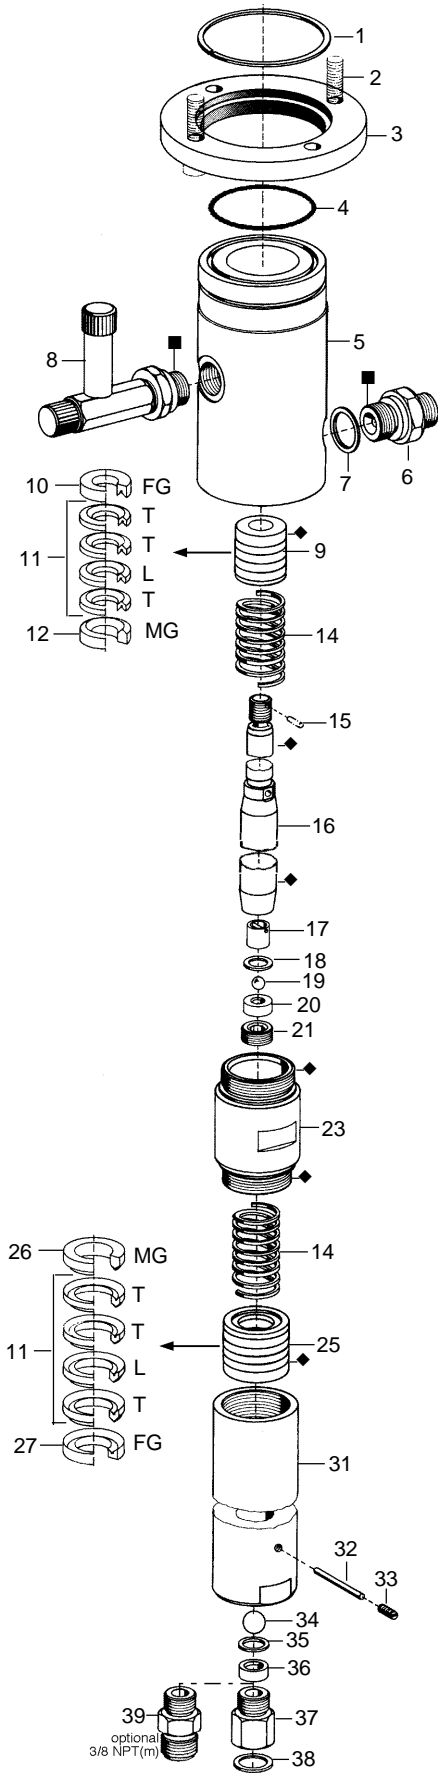

PARTS LIST & DIAGRAM

2528/3032 MATERIAL PUMP

Pos.	Part nos.	Description	Qty.
	L211-001	3032 Bare pump complete	
	483834	3032 Material pump only (15 / 42)	
	473545	2528 Material pump only (11 / 42)	
1	473537	Retaining ring	1
2	461067	Bolt	4
3	471658	Connecting ring	1
4	● ○ 311928	O-ring	1
5	483036	Oil housing, 3032	1
6	470007	Oil housing, 2528	1
	060585	Non return valve	1
	415448	Ball retainer	1
	410187	Ball, 6mm	1
7	● ○ 310131	Sealing washer, metal	1
	060046	Oil filler consisting of;	1
8	210684	Oil filler cap	1
	● ○ 310247	O-ring for cap, 9.3x2.4	1
9	210714	Drain screw	1
	● ○ 310239	O-ring for drain screw, 8x1.5	1
	160164	Oil filler housing	1
	210706	Lock nut	1
	483788	Upper packing mixed, 3032	1
10	483435	Upper packing mixed, 2528	1
	216275	Female gland, 3032	1
11	210315	Female gland, 2528	1
	* ○ 630318	Packing ring set U&L, 3032, consisting of;	
11	627934	Upper packing ring teflon	3
	311502	Upper packing ring leather	1
	627956	Lower packing ring teflon	3
11	311510	Lower packing ring leather	1
	* ○ 630316	Packing ring set U&L, 2528	1
12	483184	Male gland, 3032	1
	483133	Male gland, 2528	1
14	483583	Spring, 2528/3032MP	2
15	○ 460133	Tension pin	1
16	* 483044	Piston, 3032MP (18.7cm OL)	1
16	* 473146	Piston, 2528MP	1
17	160490	Ball stop assembly, 3032/2528MP	1
18	● ○ 310263	Sealing washer, metal	1
19	* ○ 410187	Ball, 6mm	1
20	* 410527	Valve seat, 6mmB	1
21	210870	Retaining nut, 3032/2528MP	1
23	470031	Spring housing, 3032/2528	1
25	483761	Lower packing mixed, 3032	1
25	483443	Lower packing mixed, 2528	1
26	483176	Male gland, 3032	1
	483125	Male gland, 2528	1
27	483117	Female gland, 3032	1
	210307	Female gland, 2528	1
31	483109	Pressure cylinder, 3032	1
	470023	Pressure cylinder, 2528	1
32	470600	Pin, 3032/2528MP (not included with P.Cylinder)	1
33	491799	Threaded pin (serie ?) (not included with P.Cylinder)	1
34	470597	Threaded pin (serie ?)	1
34	* ○ 410195	Ball, 10mm	1
35	● ○ 218030	Sealing washer, metal	1
36	* 410543	Valve seat, 10mmB	1
37	470058	Seat retaining screw, 3032/2528iv, metric F	1
38	● ○ 482455	Sealing washer, nylon	1
Accessories:			
	● 487996	Seal kit, 2528/3032MP	1
	○ 999213	Packing kit, 2528MP	1
	○ 999220	Packing kit, 3032MP	1
39	489204	Seat ret. screw, 3032/2528iv, 3/8M(for remote suction)	opt.
Mounting bolts:			
	460443	Bolt, M5 x 10	4
	460230	M5 washer	4
	L002-702	Ground wire	1