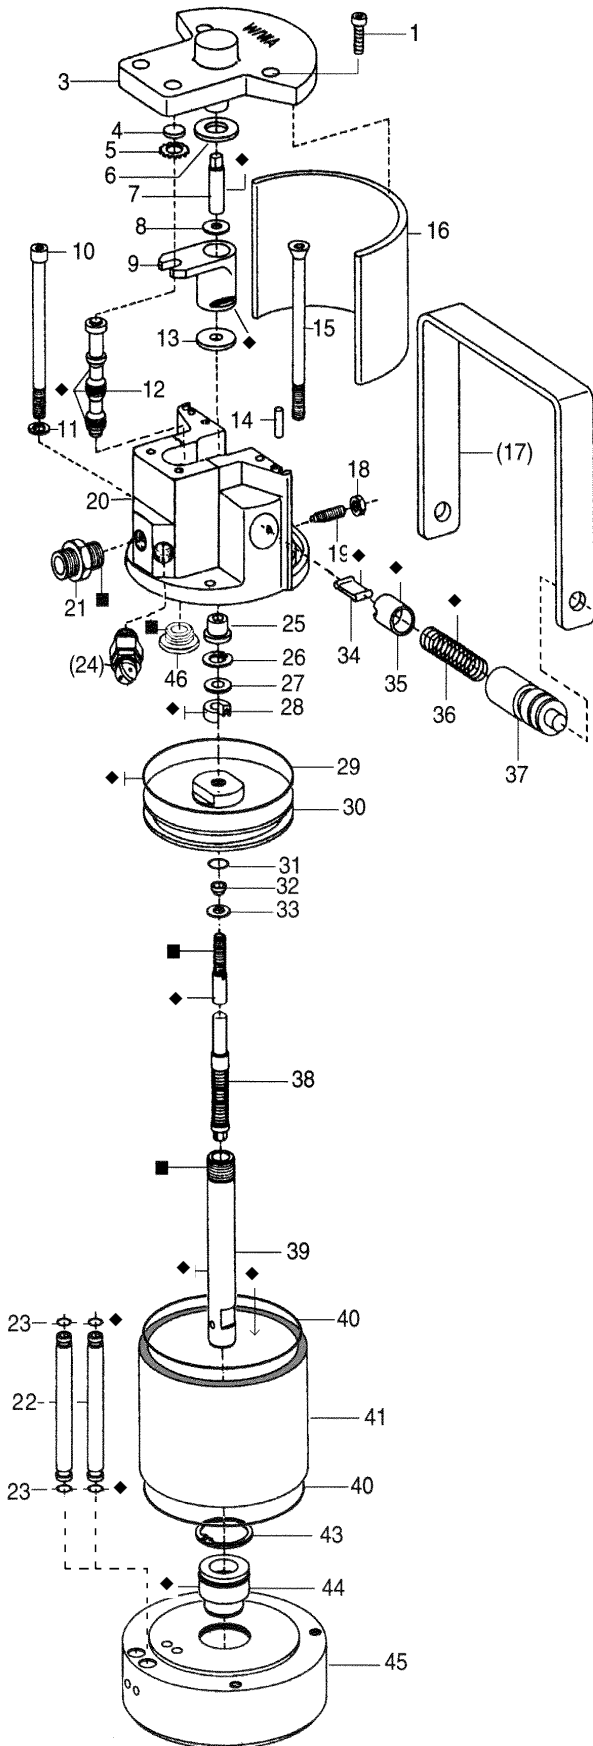

PARTS LIST & DIAGRAM

3022 / 3033 / 4233 AIR MOTOR

Pos.	Part nos.	Description	Qty.
	L211-004	3022 Bare pump complete	
	L211-002	3033 Bare pump complete	
	L211-003	3033SS Bare pump complete	
	L213-003	4233 Bare pump complete	
	L213-004	4233SS Bare pump complete	
	644939	3033 Air motor only (D85 / 42) 644192	
	644941	4233 Air motor only (D85 / 75) was 644195	
1	460508	Hex bolt (M6 x 20)	4
3	470309	Top cover, 3022	1
	644813	Top cover, 3033,4233	1
	470236	Bushing (not shown)	1
4 *	470252	Damper	1
5	473162	Retaining washer	1
6 *	470279	Damper	1
7	470201	Shaft cap	1
8	470147	Flat stainless washer	1
9 *	473111	Fork	1
10	633332	Allan head bolt, 3022, 3033	2
	638922	Allan head bolt, 4233	2
11	460591	Washer	2
12 *	473170	Control piston	1
13 *	470287	Damper	1
14	473189	Pin	2
15	644227	Bolt (Allan head, countersunk), 3022, 3033	2
	638920	Bolt (Allan head, countersunk), 4233	2
16	470368	Muffler	1
17	473200	Handle	1
18	460184	Hex nut	2
19	473812	Threaded pin	2
20	621498	Cylinder head, (incl.pos.46)	1
21	484989	Air inlet fitting	1
22	644226	Air pipe, 3022, 3033	2
	638916	Air pipe, 4233	2
23 *	470392	O-ring	4
24	611891	Safety valve	1
25	470155	Nylon bushing	1
26	470384	Retaining ring	1
27	476137	Brass spacer	1
28 *	310204	U-seal	1
29 *	482609	O-ring, 3033,4233	1
	310190	O-ring, 3022	1
30	610666	Piston plate, 3033,4233	1
	610623	Piston plate, 3022	1
31 *	310174	O-ring	1
32	610631	Guide ring	1
33	610658	Brass washer	1
34 *	470325	Keeper	2
35 *	473081	Keeper guide	2
36 *	617709	Spring	2
37	470171	Keeper retaining cap	2
38 *	644223	Spring shaft, 3022, 3033	1
	638918	Spring shaft, 4233	1
39 *	644224	Motor shaft, 3022, 3033	1
	644228	Motor shaft, 4233	1
40	482617	O-ring, 3033,4233	2
	310514	O-ring, 3022	2
41 *	644231	Cylinder, 3033	1
	644225	Cylinder, 3022	1
	638919	Cylinder, 4233	1
43	473251	Retaining ring	1
44 *	482625	Motor shaft bushing	1
45	622079	Lower motor section	1
46	476064	Threaded plug	1
Accessories:			
	641232	Seal kit, 3033 & 4233AM	1
	644387	Repair kit, 3033AM	1
	641237	Repair kit, 4233AM	1
	641231	Seal kit, 3022AM	1
	644386	Repair kit, 3022AM	1
Symbols:			
●	Seal kit		
○	Packing kit		
*	Wearing parts		
■	Blue locktite		
◆	Wheel bearing grease		