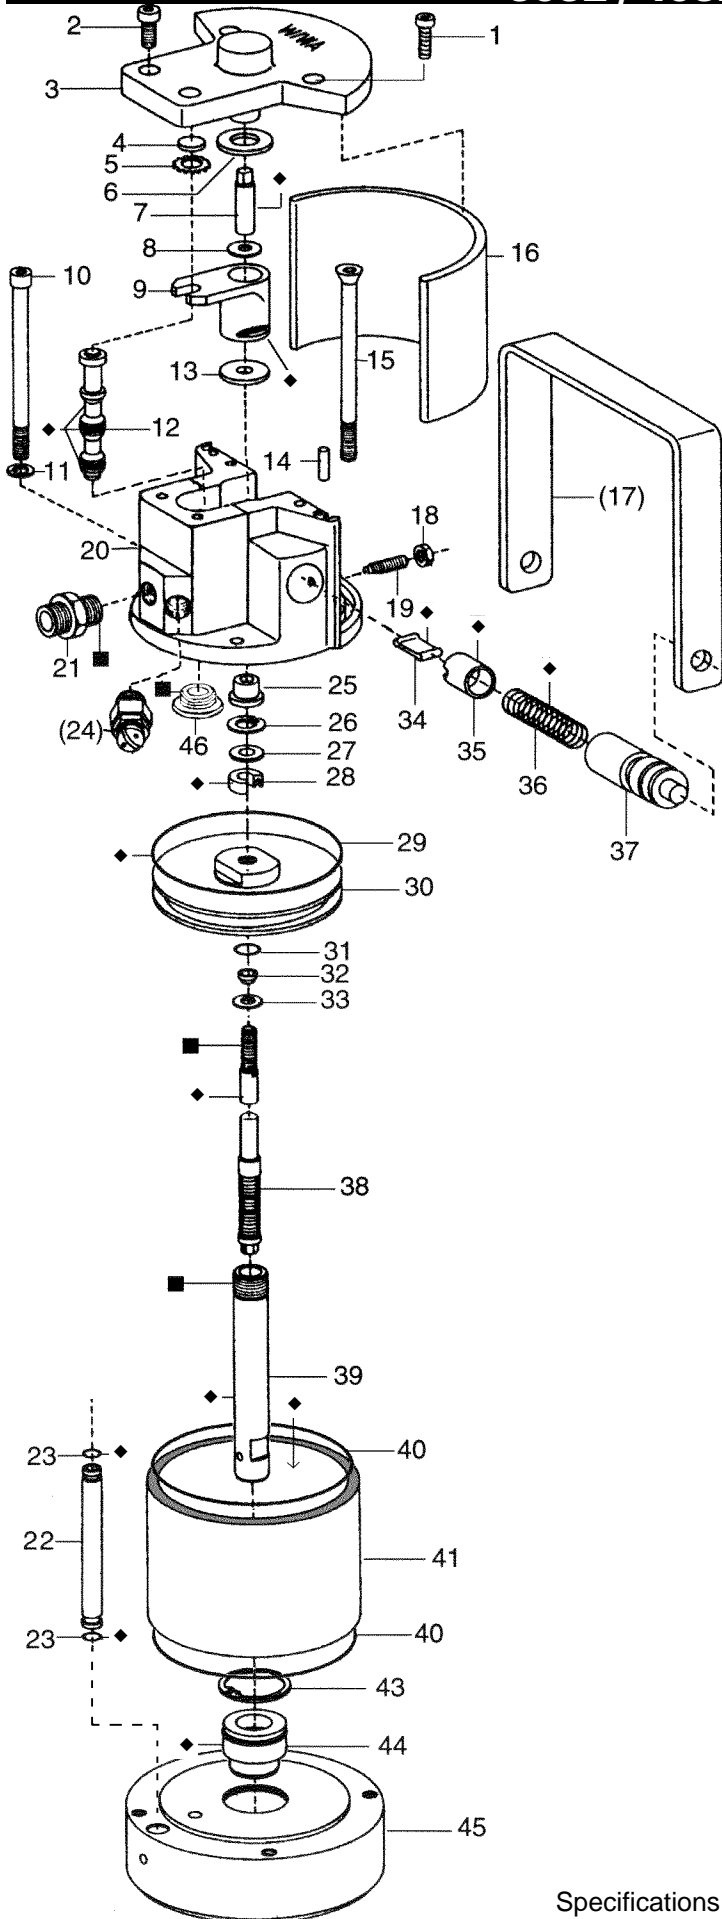

PARTS LIST & DIAGRAM
3032 / 4032 AIR MOTOR

Pos.	Part nos.	Description	Qty.
	L211-001	3032 Bare pump complete	
	L213-001	4032 Bare pump complete	
	483001	3032 Air motor only (85ø / 42)	
	492760	4032 Air motor only (single pipe) (85ø / 42)	
	622060	4032 Air motor only (dual pipe) (85ø / 42)	
1	460478	Hex bolt (M6 x 15), series 1 & 2	4
	460508	Hex bolt (M6 x 20), series 3	2
	460370	Hex bolt (M6 x 12), series 3	2
2	470309	Top cover	1
	470236	Bushing (not shown)	1
4 *	○ 470252	Damper	1
5	○ 473162	Retaining washer	1
6 *	○ 470279	Damper	1
7	470201	Shaft cap	1
8	470147	Flat stainless washer	1
9 *	473111	Fork	1
10	468894	Allan head bolt, 3032	2
	476889	Allan head bolt, 4032	2
11	460591	Washer	2
12 *	○ 473170	Control piston	1
13 *	○ 470287	Damper	1
14	473189	Pin	2
15	486183	Bolt (Allan head, countersunk), 3032	2
	491586	Bolt (Allan head, countersunk), 4032	2
16	470368	Muffer	1
17	414395	Handle	1
18	460184	Hex nut	2
19	473812	Threaded pin	2
20	484431	Cylinder head, sgl(incl.pos.46), 3032&4032	1
	621498	Cylinder head, dul(incl.pos.46), 4032	1
21	484989	Air inlet fitting	1
22	470120	Air pipe, 3032	1
	476587	Air pipe (single pipe), 4032	1
	476587	Air pipe (dual pipe), 4032	2
23	470392	O-ring (single pipe)	2
	● ○ 470392	O-ring (dual pipe)	4
24	611891	Safety valve	1
25	470155	Nylon bushing	1
26	○ 470384	Retaining ring	1
27	476137	Brass spacer	1
28 *	● ○ 310204	U-seal	1
29 *	● ○ 482609	O-ring	1
30	482420	Piston plate, 3032 series 1 & 2	1
	610666	Piston plate, 3032 series 3 & 4032	1
31 *	● ○ 310174	O-ring	1
32	○ 610631	Guide ring	1
33	○ 610658	Brass washer, 3032 series 3 & 4032	1
	478342	Brass washer, 3032 series 1 & 2	1
34 *	470325	Keeper	2
35 *	473081	Keeper guide	2
36 *	410500	Spring, 3032	2
	* 617709	Spring, 4032	2
37	470171	Keeper retaining cap	2
38 *	○ 473065	Spring shaft, 3032	1
	* ○ 476560	Spring shaft, 4032	1
39 *	470104	Motor shaft, 3032	1
	* 476579	Motor shaft, 4032	1
40	● ○ 482617	O-ring	2
41 *	482439	Cylinder, 3032	1
	* 491578	Cylinder, 4032	1
43	○ 473251	Retaining ring	1
44 *	● ○ 482625	Motor shaft bushing	1
45	485284	Lower motor section, 3032 & 4032 single pipe	1
	622079	Lower motor section, 4032 dual pipe	1
46	476064	Threaded plug	1